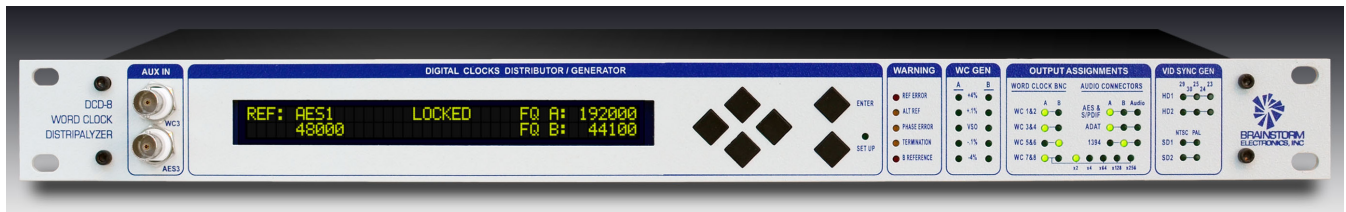

Whether you have a small sound studio or a large post facility,
 the DCD-8 offers
The Most Versatile Solution for all your Clocking Needs

With the proliferation of digital equipment, it is becoming increasingly difficult to keep everything synchronized and locked. The DCD-8, with 10 inputs and 17 outputs, is the perfect solution! Offering not only exceptional stability but also remarkable flexibility, the DCD-8 is ideal for most situations, whether you have a small sound studio or a large post-production facility with NTSC, PAL or HD systems. Word Clock generation, distribution, clean up and analysis; audio format conversion and relocking, it does it all for a very affordable price.

MULTI CLOCKS DISTRIBUTOR / GENERATOR

- References available: Ext WC, AES/EBU, S/PDIF, ADAT, Video (HD or SD), GPS or Internal crystal
- Two separate generators capable of generating two different rates simultaneously (i.e. 44.1 & 48) assigned to any of the 8 wc outputs
- Supports simultaneously .1% and 4% pull up/down rates, as well as varispeed
- Video reference to NTSC, PAL or HD Tri-level sync
- Low jitter clock - all standard rates, up to 192K
- Three WC inputs and eight WC outputs
- Silent audio can be sent to all audio outputs

REDUNDANCY

- If the reference source fails, the generator can switch to an alternate source or to the internal crystal

EXPANSION

- Multiple DCD-8's can be linked together with a simple cable, maintaining phase

VIDEO SYNC GENERATOR - VSG-4 (optional)

- Generates NTSC, PAL and HD tri-level sync, simultaneously
- Genlocks to any of the external references: Video, WC, Audio or GPS
- Can also operate as a master sync generator